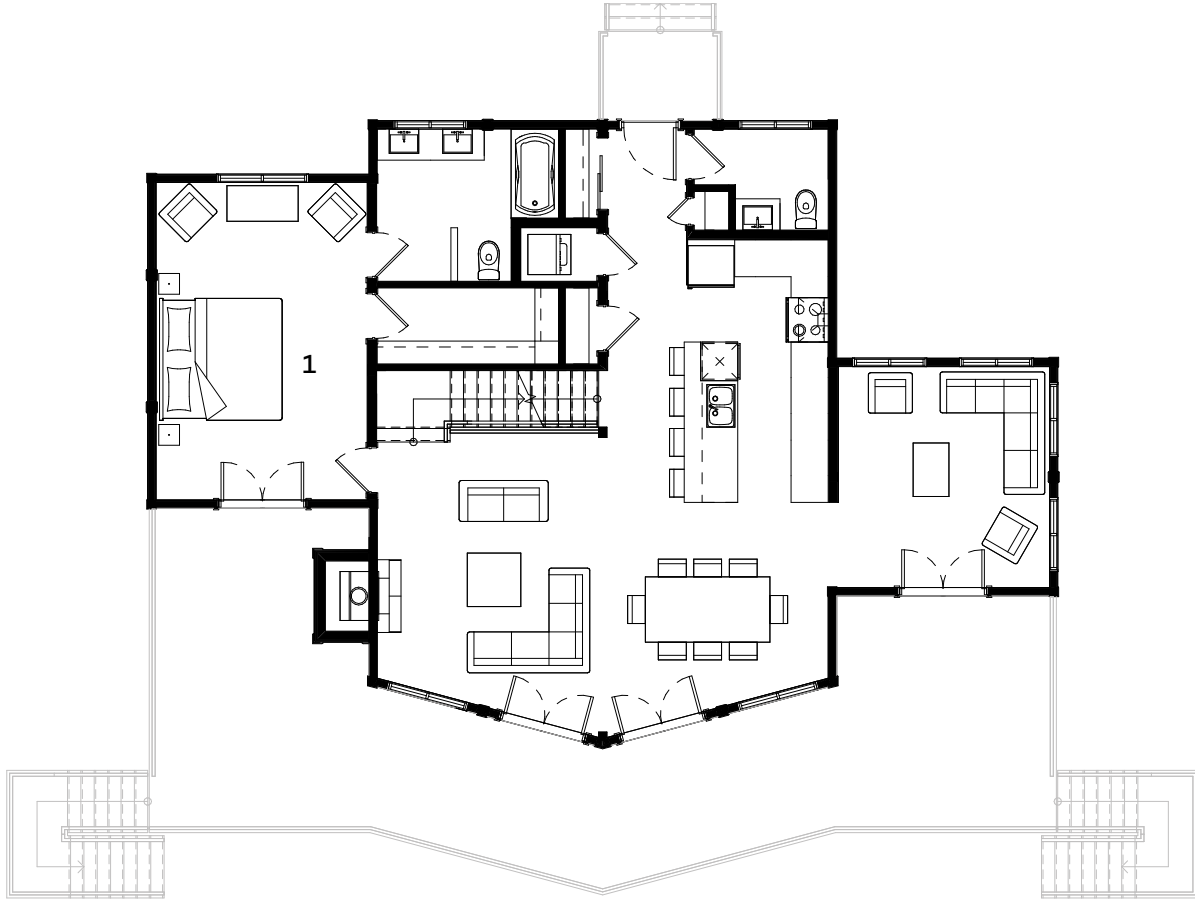

CLASSIC

DAKOTA

TOTAL : 1862 ft²

3

3

option

option

option

TIMBERBLOCK

Engineered Homes for Better Living

KITCHEN
12'-5" X 14'-9"

DINING ROOM
12'-8" X 13'-3"

LIVING ROOM
12'-8" X 17'-6"

BATHROOM (1st)
7'-6" X 8'-7"

BATHROOM (1st)
7'-7" X 5'-8"

BATHROOM (2nd)
4'-5" X 9'-8"

BEDROOM # 1
11'-10" X 17'-10"

BEDROOM # 2
11'-10" X 10'-1"

BEDROOM # 3
10'-11" X 9'-8"

DRESSING-ROOM
walk-in
10'-3" X 4'-3"

LAUNDRY ROOM
4'-4" X 3'-0"