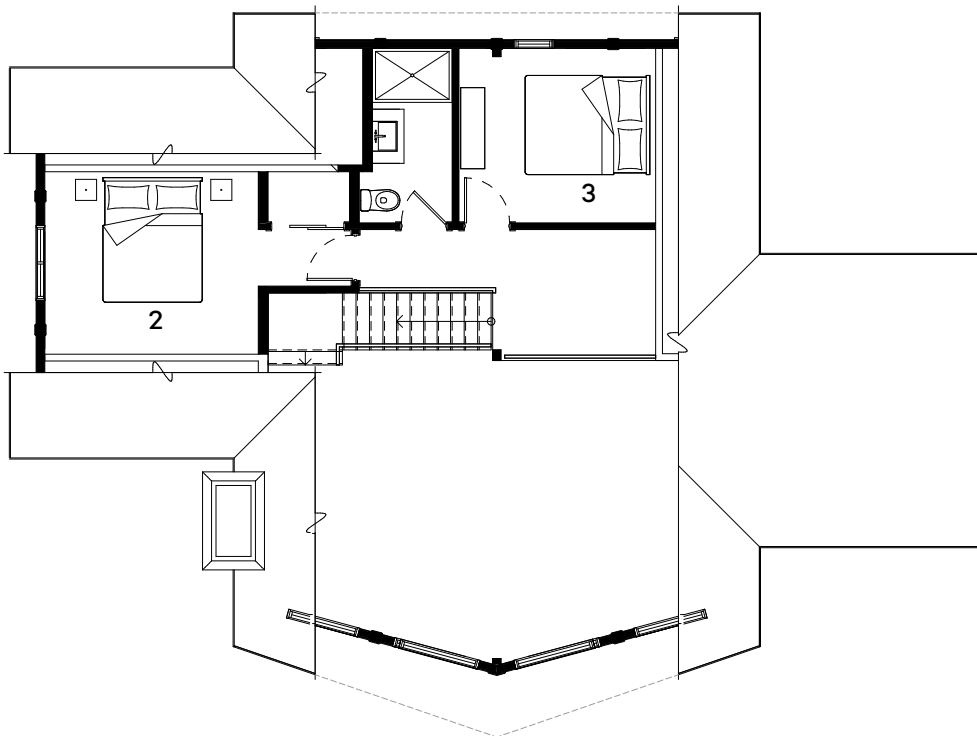

CLASSIC

DAKOTA

TOTAL : 1862 ft²

3

3

option

option

option

TIMBERBLOCK

Engineered Homes for Better Living

KITCHEN
12'-5" X 14'-9"

DINING ROOM
12'-8" X 13'-3"

LIVING ROOM
12'-8" X 17'-6"

BATHROOM (1st)
7'-6" X 8'-7"

BATHROOM (1st)
7'-7" X 5'-8"

BATHROOM (2nd)
4'-5" X 9'-8"

BEDROOM # 1
11'-10" X 17'-10"

BEDROOM # 2
11'-10" X 10'-1"

BEDROOM # 3
10'-11" X 9'-8"

DRESSING-ROOM
walk-in
10'-3" X 4'-3"

LAUNDRY ROOM
4'-4" X 3'-0"