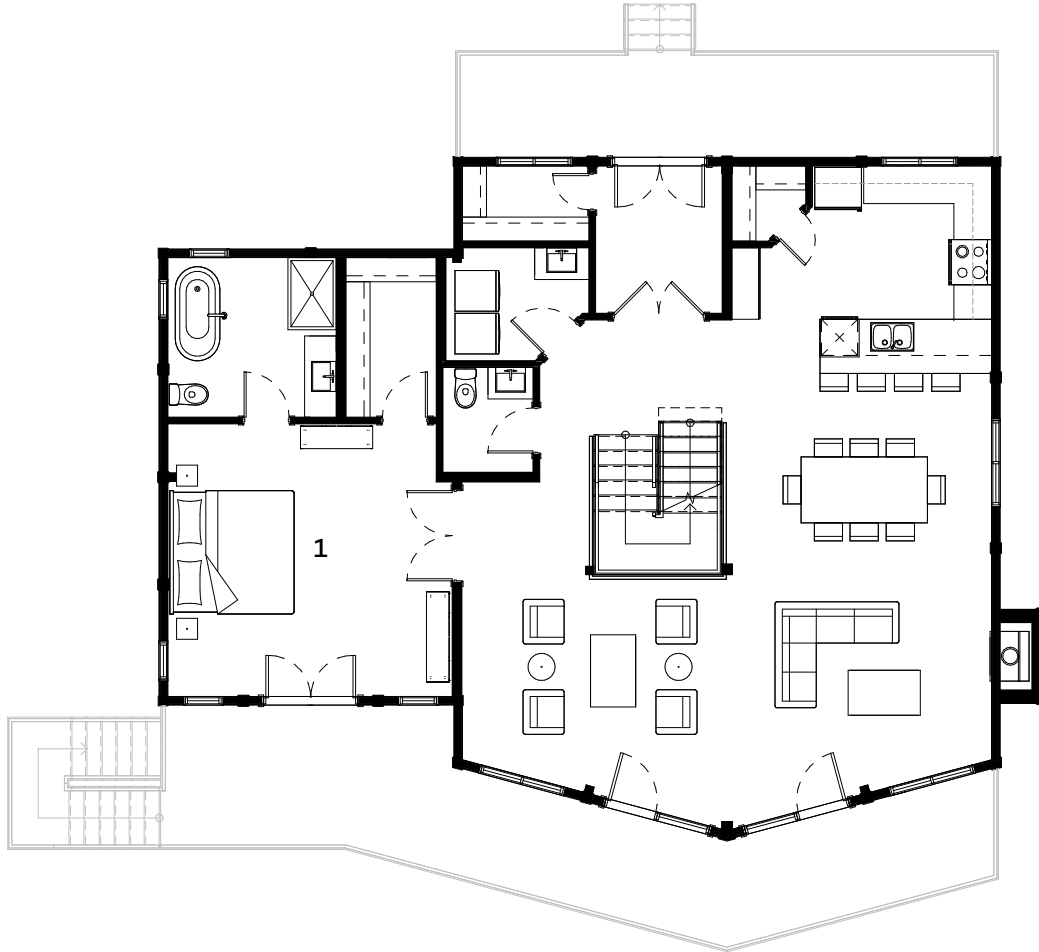

# LABRADOR

TOTAL : 2514 ft<sup>2</sup>

4

3

option

option

option

**TIMBERBLOCK**

Engineered Homes for Better Living

**KITCHEN**  
14'-5" X 11'-6"

**DINING ROOM**  
14'-11" X 15'-11"

**LIVING ROOM**  
29'-4" X 14'-2' irr.

**BATHROOM (1st)**  
9'-4" X 8'-10"

**BATHROOM (1st)**  
5'-0" X 5'-10"

**BATHROOM (2nd)**  
8'-0" X 8'-8"

**BEDROOM # 1**  
15'-9" X 15'-1"

**BEDROOM # 2**  
15'-9" X 20'-5"

**BEDROOM # 3**  
11'-1" X 10'-9"

**DRESSING-ROOM** walk-in (rdo)  
5'-0" X 8'-10"

**READING AREA**  
14'-11" X 9'-2"

**LAUNDRY**  
7'-11" X 6'-3" irr.