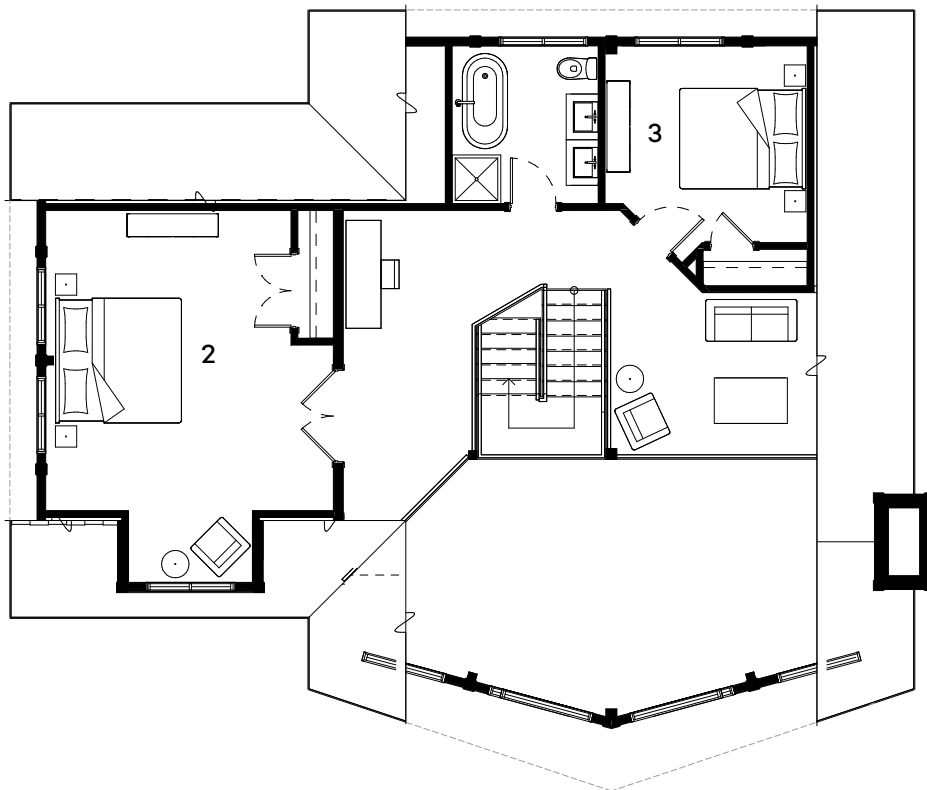

# LABRADOR

TOTAL : 2514 ft<sup>2</sup>

4

3

option

option

option

**TIMBERBLOCK**

Engineered Homes for Better Living

**KITCHEN**  
14'-5" X 11'-6"

**DINING ROOM**  
14'-11" X 15'-11"

**LIVING ROOM**  
29'-4" X 14'-2' irr.

**BATHROOM (1st)**  
9'-4" X 8'-10"

**BATHROOM (1st)**  
5'-0" X 5'-10"

**BATHROOM (2nd)**  
8'-0" X 8'-8"

**BEDROOM # 1**  
15'-9" X 15'-1"

**BEDROOM # 2**  
15'-9" X 20'-5"

**BEDROOM # 3**  
11'-1" X 10'-9"

**DRESSING-ROOM** walk-in (rdo)  
5'-0" X 8'-10"

**READING AREA**  
14'-11" X 9'-2"

**LAUNDRY**  
7'-11" X 6'-3" irr.