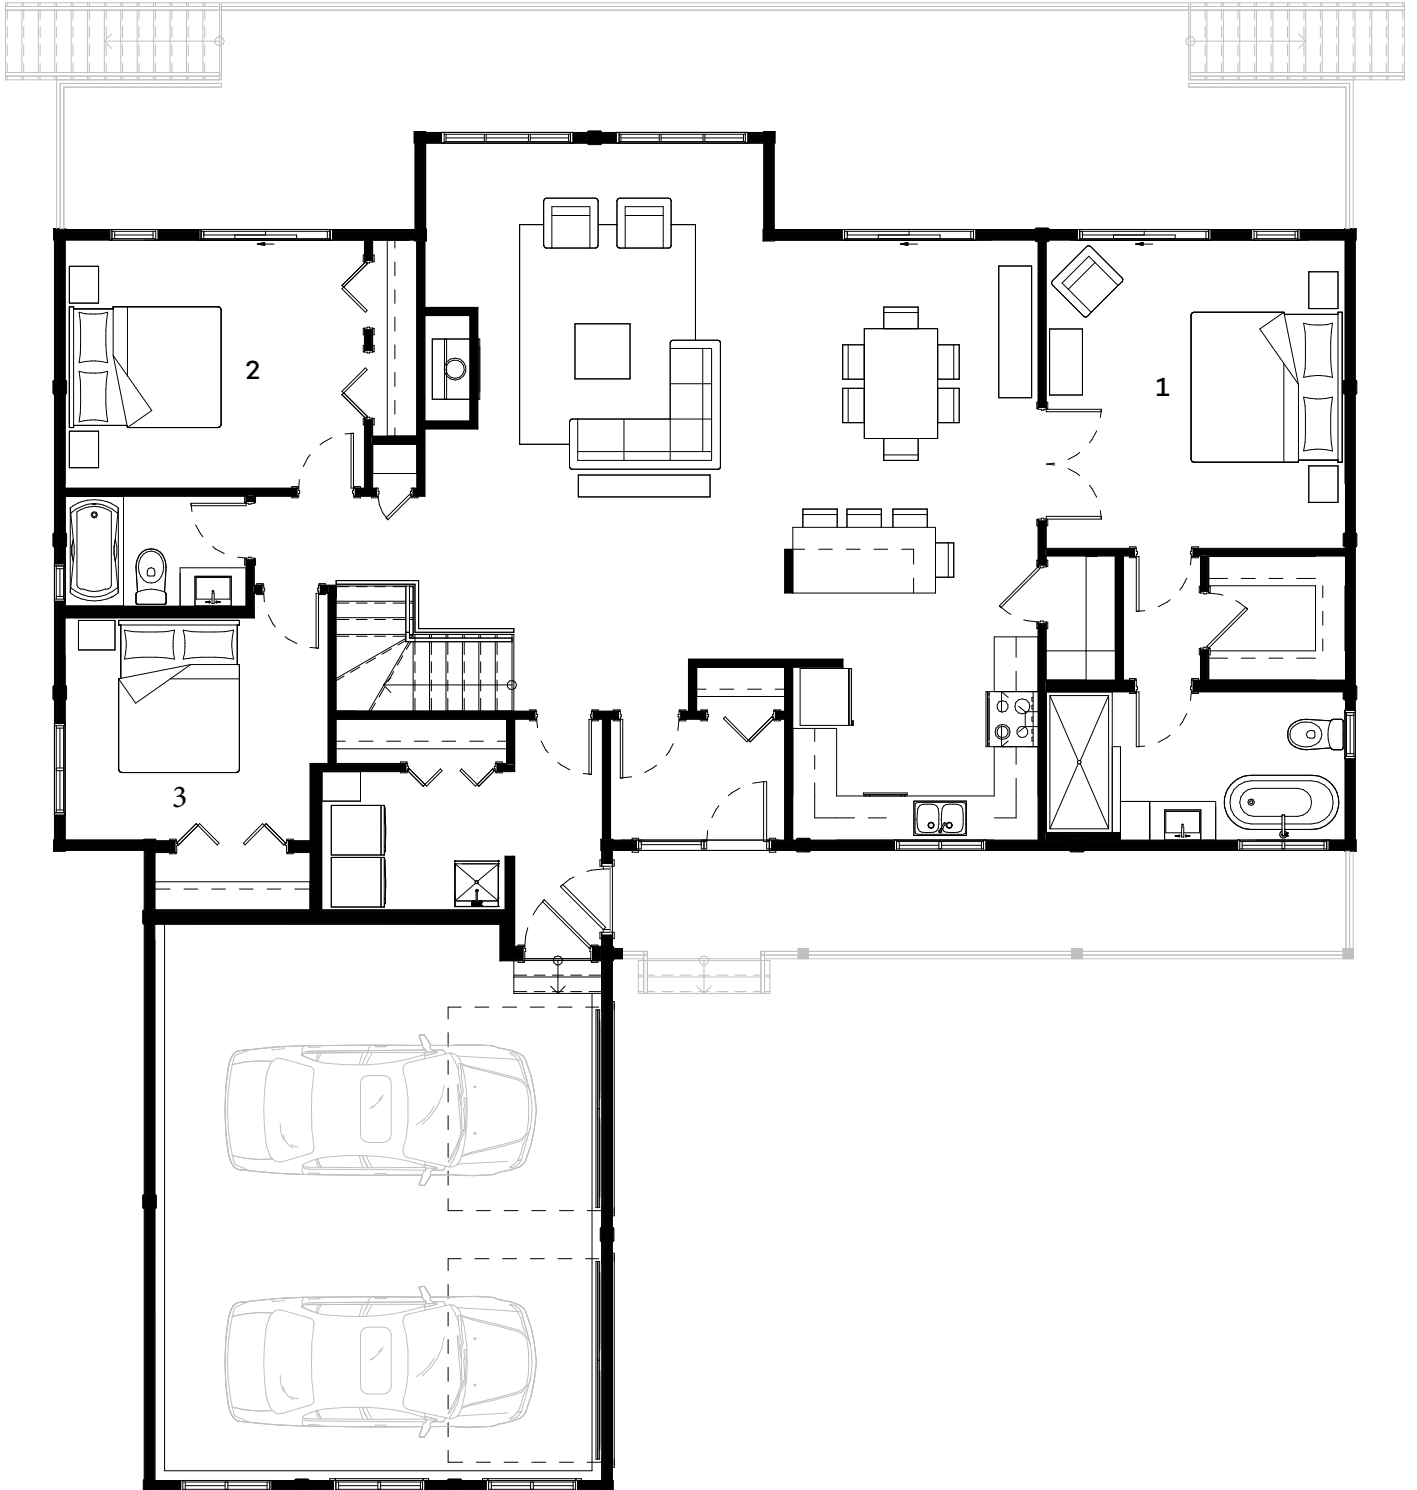

CLASSIC

NEWTON

TOTAL : 1807 ft²

2

3

option

2 c

option

TIMBERBLOCK

Engineered Homes for Better Living

KITCHEN
11'-2" X 14'-3"

DINING ROOM
12'-6" X 13'-1"

LIVING ROOM
15'-5" X 17'-6"

BATHROOM
13'-7" X 6'-9"

BATHROOM
8'-3" X 5'-0"

BEDROOM # 1
13'-7" X 14'-0"

BEDROOM # 2
12'-0" X 10'-1"

BEDROOM # 3
13'-8" X 11'-4"

DRESSING-ROOM
walk-in
6'-2" X 5'-8"

LAUNDRY ROOM
8'-4" X 6'-4"