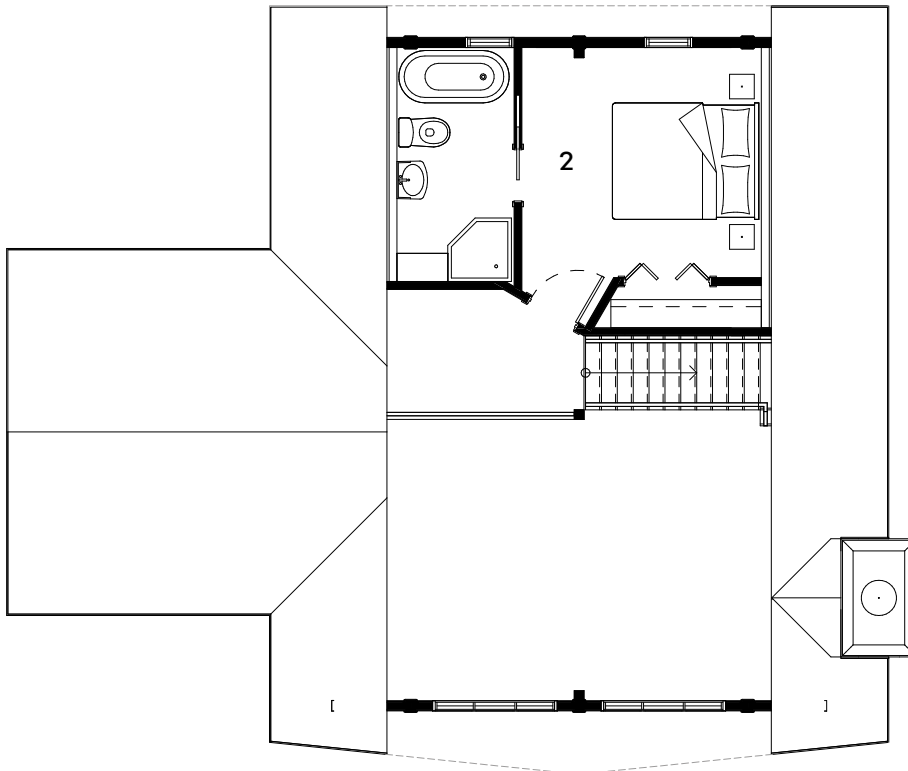

CLASSIC

TACOMA

TOTAL : 1420 ft²

2

2

option

option

1

TIMBERBLOCK

Engineered Homes for Better Living

KITCHEN
11'-6" X 10'-0"

DINING ROOM
12'-8" X 12'-2"

LIVING ROOM
12'-8" X 13'-9"

BEDROOM # 1
11'-1" X 13'-3"

BEDROOM # 2
11'-4" X 13'-3" irr

BATHROOM (1st)
7'-5" X 8'-2"

BATHROOM (2nd)
5'-6" X 11'-1"

READING AREA (2nd)
12'-11" X 6'-2"

SCREENED-IN-ROOM
12'-0" X 13'-5"