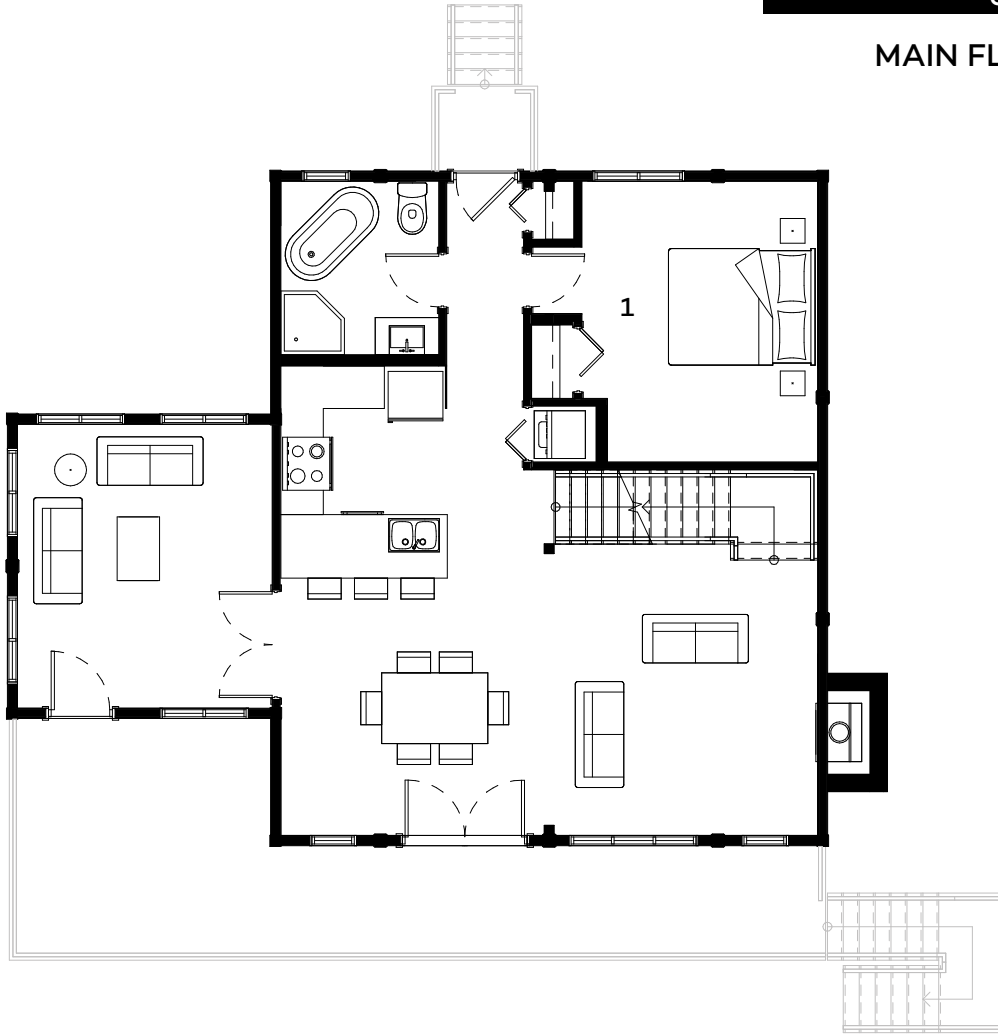

CLASSIC

TACOMA

TOTAL : 1420 ft²

2

2

option

option

1

TIMBERBLOCK

Engineered Homes for Better Living

KITCHEN
11'-6" X 10'-0"

DINING ROOM
12'-8" X 12'-2"

LIVING ROOM
12'-8" X 13'-9"

BEDROOM # 1
11'-1" X 13'-3"

BEDROOM # 2
11'-4" X 13'-3" irr

BATHROOM (1st)
7'-5" X 8'-2"

BATHROOM (2nd)
5'-6" X 11'-1"

READING AREA (2nd)
12'-11" X 6'-2"

SCREENED-IN-ROOM
12'-0" X 13'-5"